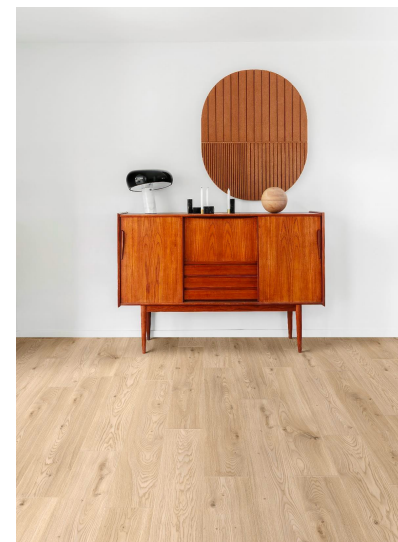

Madagan Natural Oak

Pantin Beige Oak

Bolsena Natural Oak

Smoked Light Grey Oak

# LAMINOVÉ PODLAHY LOCFLOOR

Bolsena Natural Oak

Lightning Beige Oak

Madagan Natural Oak

Pantin Beige Oak

Pantin White Oak

Smoked Dark Grey Oak

Smoked Light Grey Oak